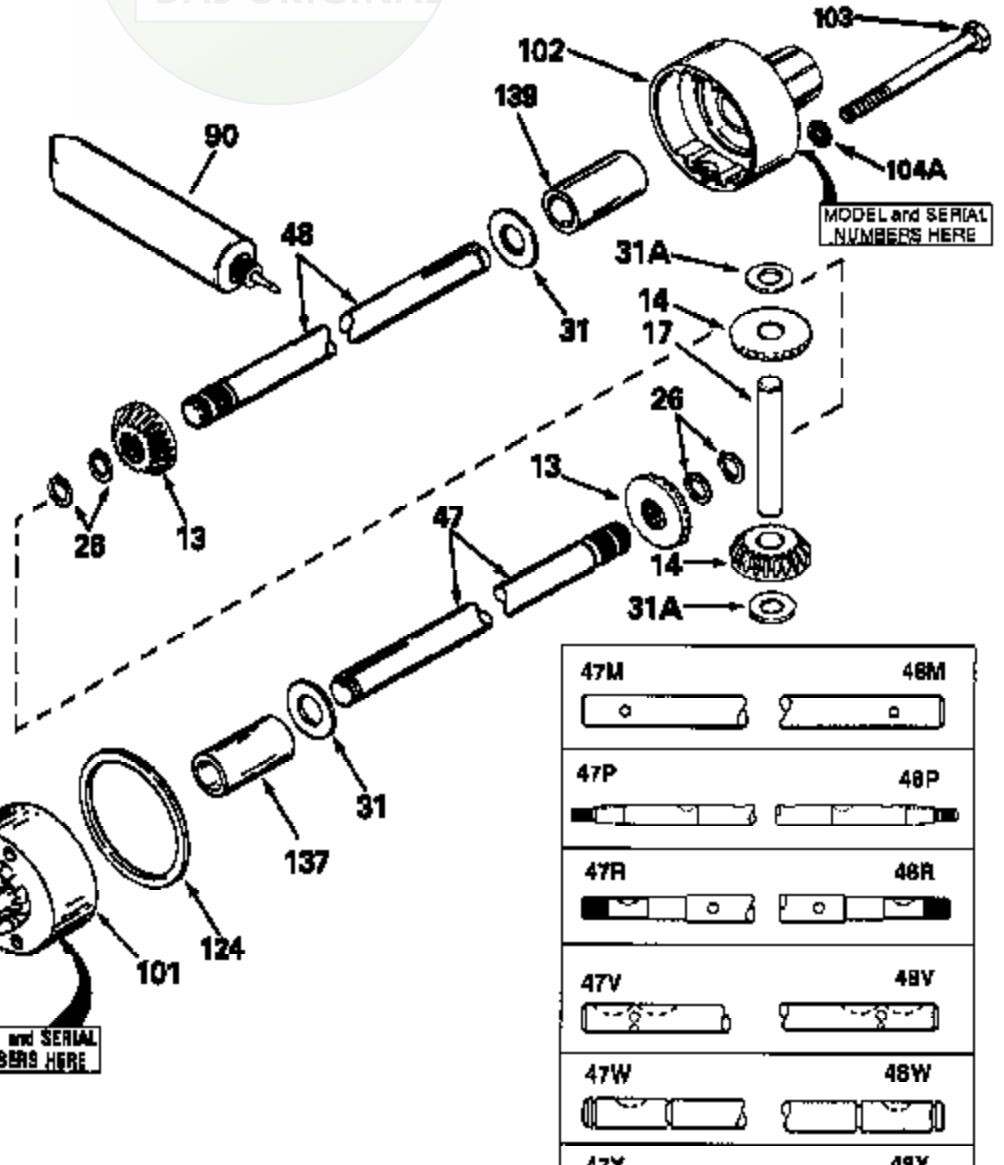

# JOIST

SICHER IST DAS:  
DAS ORIGINAL

47	48
47A	48A
47B	48B
47C	48C
47D	48D
47E	48E
47H	48H
47L	48L

47M	48M
47P	48P
47R	48R
47V	48V
47W	48W
47X	48X

Ref #	Part Number	Qty	Description
13	778221		Gear, Bevel (16 teeth)
14	778068		Gear, Pinion (16 teeth)
17	786040		Pin, Drive
26	792125		Ring, Retaining (4 required) (Pkg. of 2)
31	780001		Washer (3/4" ID x 1-1/2" OD x 1/16" t hick)
31A	780096		Washer, Thrust
47E	774779		Axle (11-27/32" long)
48E	774780		Axle (14-15/32" long)
82	786043		Sprocket. No Teeth 54. O.D. 8.823
82	786051		Sprocket. No Teeth 60. O.D. 9.841
82	786070		Sprocket. No Teeth 48. O.D. 7.920
82	786041A		Sprocket. No Teeth 45. O.D. 7.389
82	786042	100-125C	Sprocket. No Teeth 40. O.D. 6.650
90	788067B	Peerless	Grease (32 oz. bottle Bentonite greas e)
101	774344		Differential Carrier Hsg (Incl. 137)
102	774345		Differential Carrier Hsg (Incl. 139)
103	792044		Screw, 5/16-18 x 4"
104A	792061		Washer, Flat, 5/16"
104	792042		Nut, Lock, 5/16-18 (Use as required)
137	780077		Bushing (3/4" ID x 1-1/16" OD x 2-1/1 6" long)
139	780077		Bushing (3/4 ID x 1-1/16" OD x 2-1/16 " long)